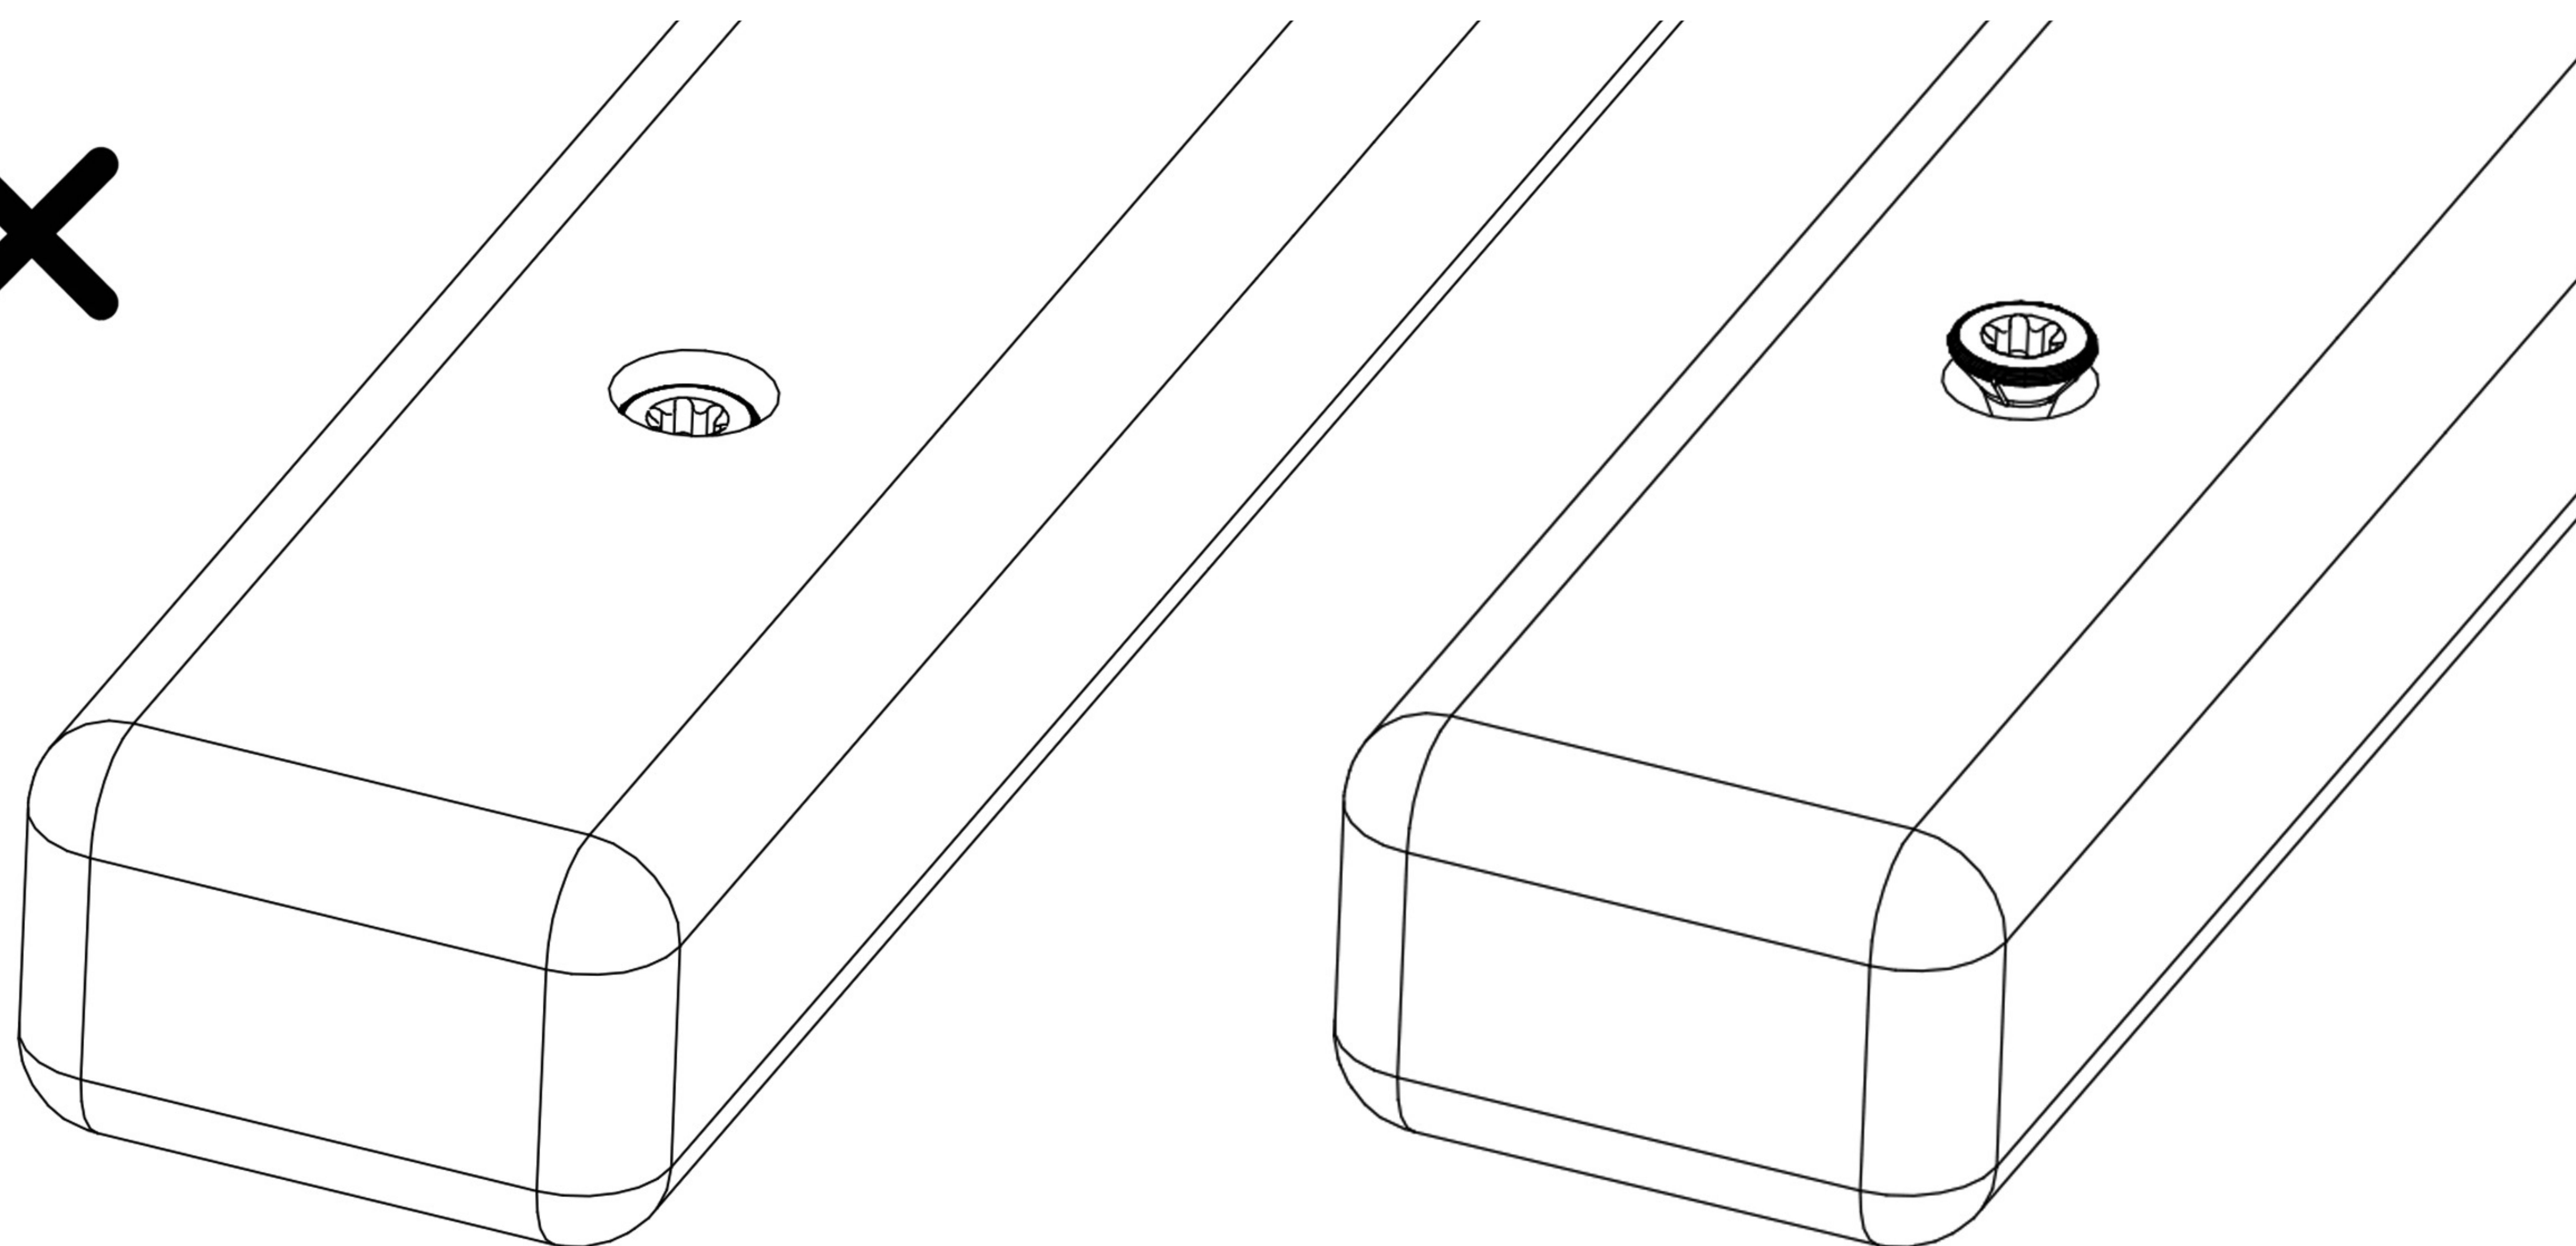

torque max 1 Nm