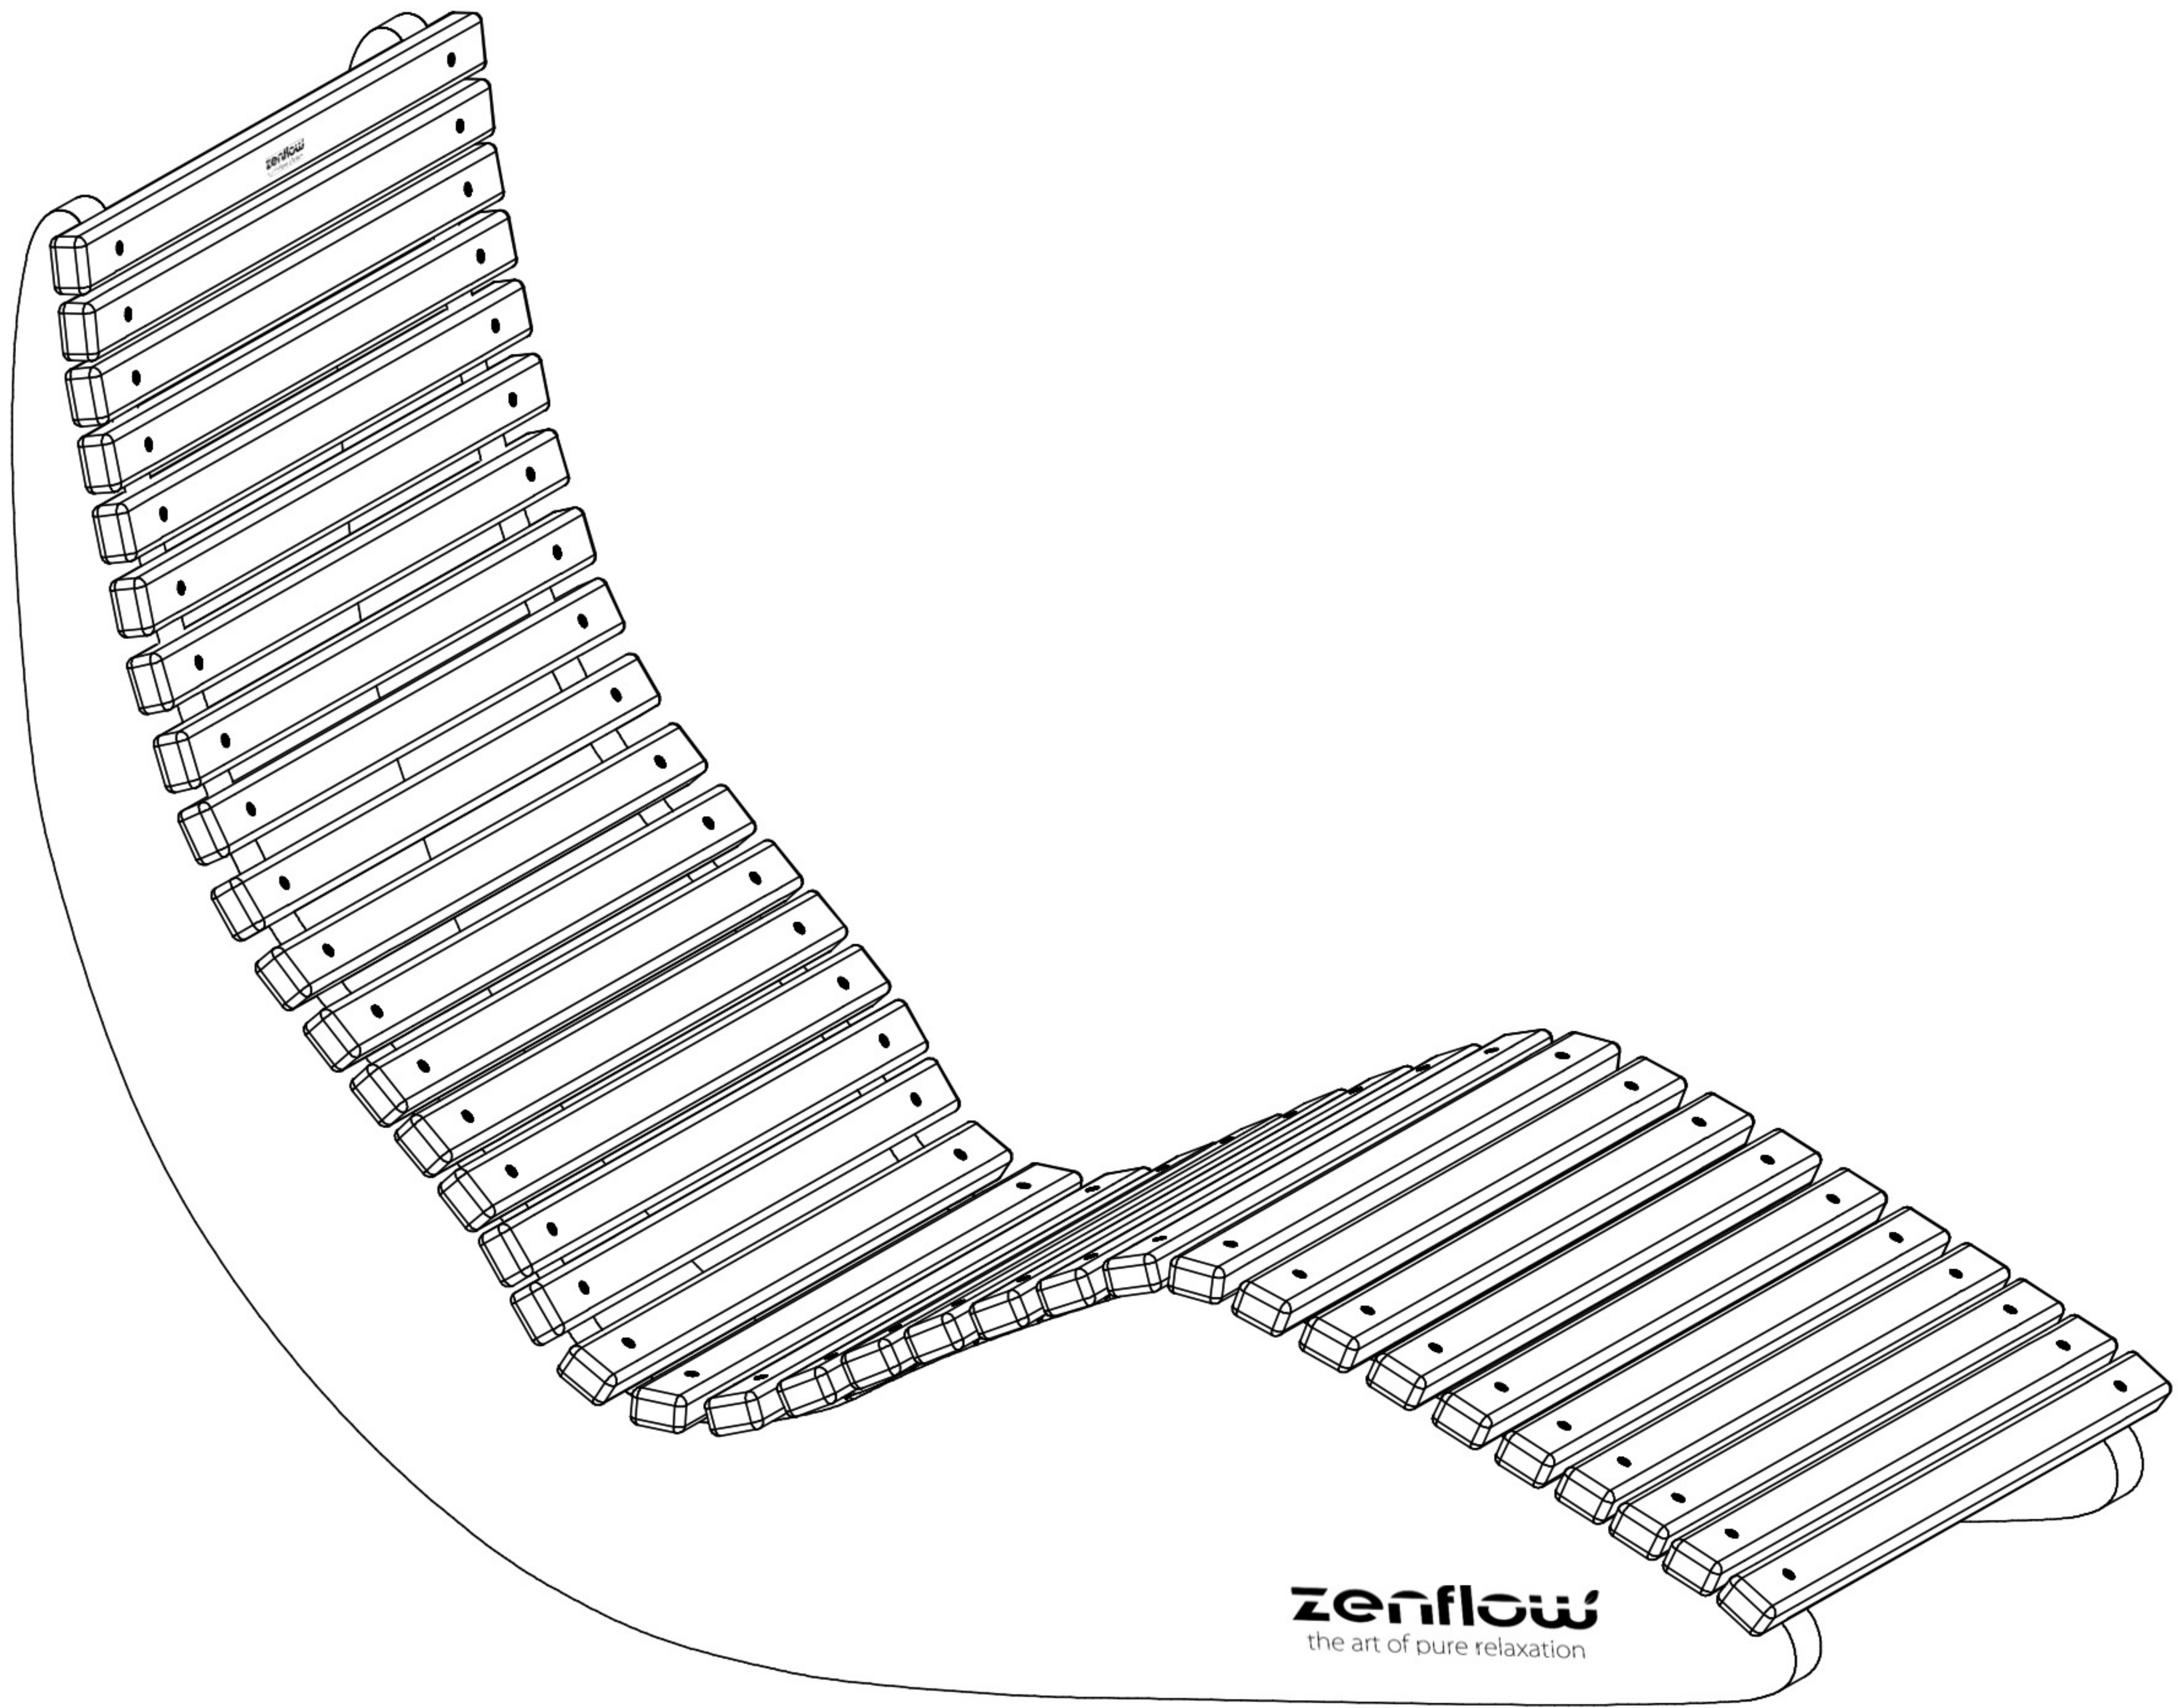

zenflow

the art of pure relaxation

ASSEMBLY MANUAL

zenflow

We're honored you've chosen Zenflow

More than a lounger — Zenflow is a handcrafted invitation to pause, unwind, and restore.

Thoughtfully made to bring lasting calm into your everyday, each piece is shaped with care, comfort, and intention.

It's our quiet privilege to share this moment of stillness with you.

*" Handcrafted to make doing nothing
feel like everything. "*

zenflow

Geometric Harmony

We have spent countless hours with refining the lounge's form – shaped through collaboration with engineers, therapists, and real users.

Its continuous curve aligns the spine, neck, and legs with precision, inviting your body to fully release into rest.

“ Where form meets stillness. ”

The balance point is carefully calculated: as you recline, your legs lift gently, encouraging circulation and deep relaxation. Whether after a sauna or a long day, this geometry does more than please the eye, it restores.

Dimensions & Specifications

- Length: 164 cm
- profile length: 190 cm
- Height: 100 cm
- Width: 64 cm
- Package size: 75 × 165 × 8 cm
- Weight capacity: 120–150 kg
- Self weight: 24–28 kg
- Materials: Aspen and pine wood, untreated, no oils or lacquer
- Construction: Massive, solid wood, smoothed and sanded edges
 - Fasteners: Stainless steel A2 screws