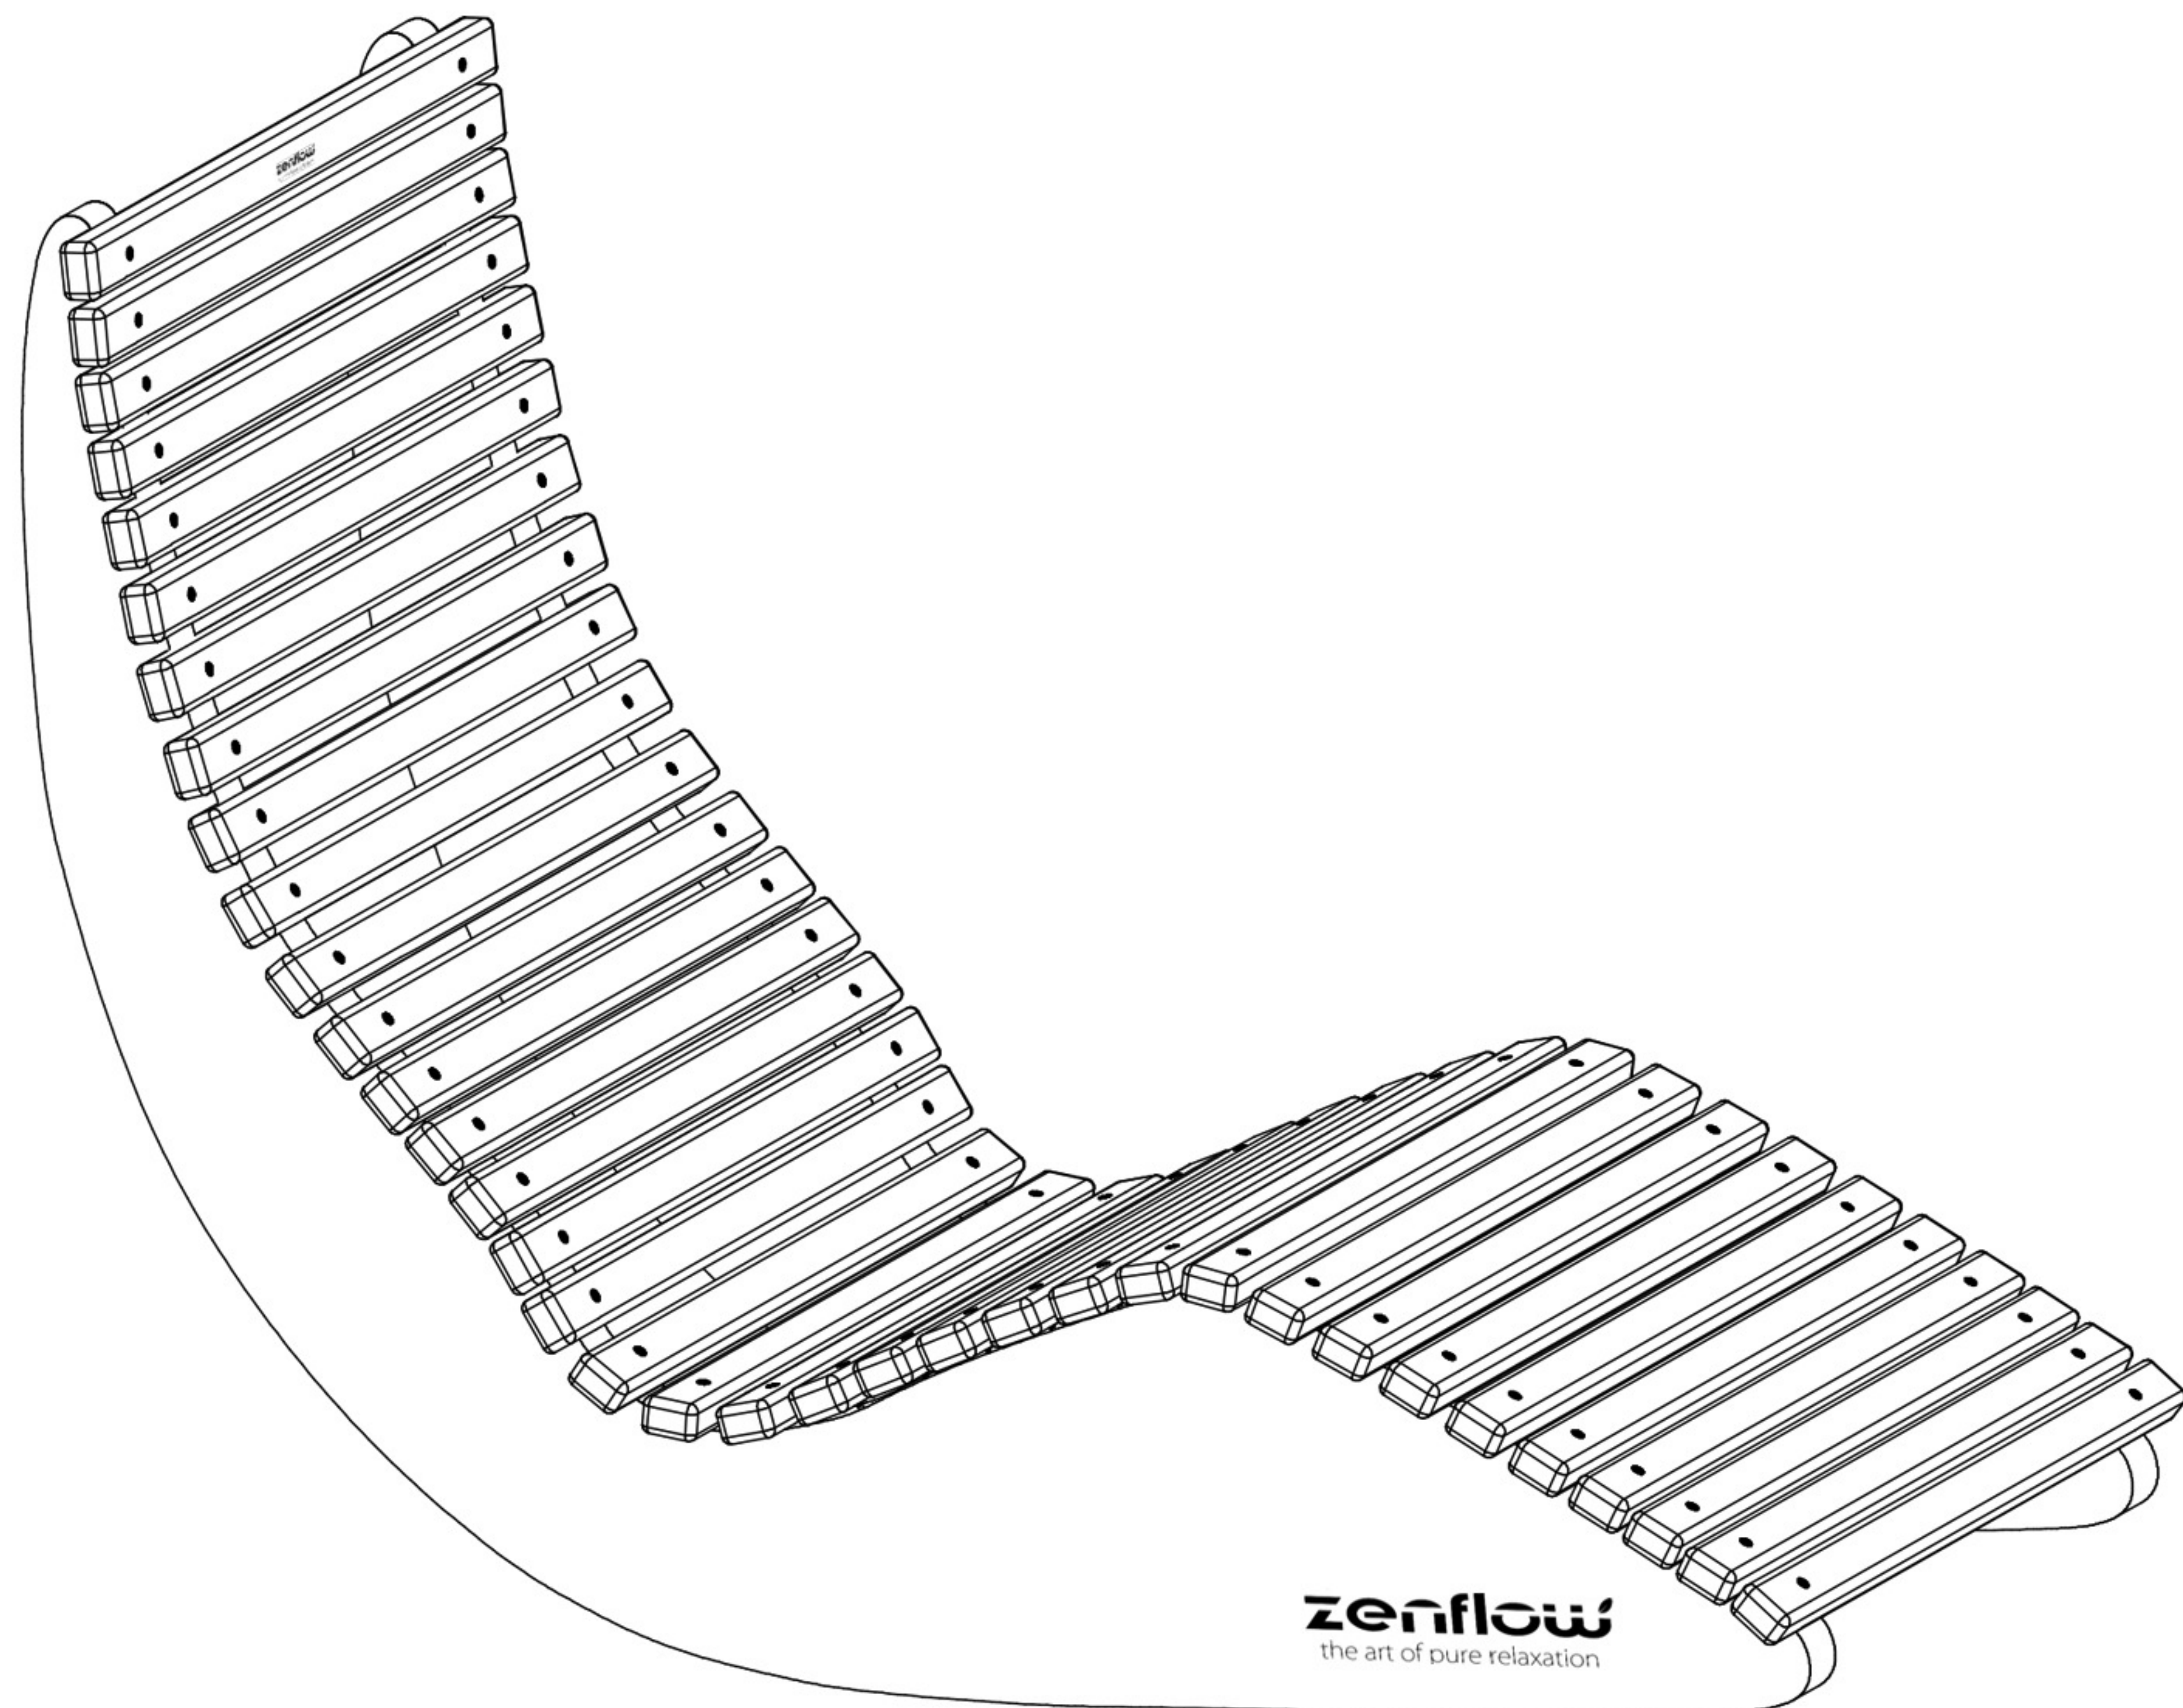

Its continuous curve aligns the spine, neck, and legs with precision, inviting your body to fully release into rest.

“ Where form meets stillness. ”

The balance point is carefully calculated: as you recline, your legs lift gently, encouraging circulation and deep relaxation. Whether after a sauna or a long day, this geometry does more than please the eye, it restores.

Dimensions & Specifications

- Length: 164 cm
- profile length: 190 cm
- Height: 100 cm
- Width: 64 cm
- Package size: 75 × 165 × 8 cm
- Weight capacity: 120–150 kg
- Self weight: 24–28 kg
- Materials: Aspen and pine wood, untreated, no oils or lacquer
- Construction: Massive, solid wood, smoothed and sanded edges
 - Fasteners: Stainless steel A2 screws

60%

5

6

*Breathe in. Sink back.
You've shaped a space of calm
with your own hands –
now let it carry you into rest.*

*Welcome to the art of stillness.
Welcome to Zenflow.*

zenflow

zenflow
the art of pure relaxation